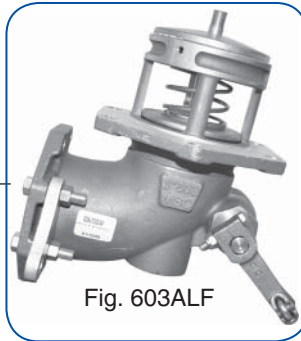

Fig. 603ALC... male adapter outlet with inlet screen. Available with dust cap and without.

Fig. 603ALV... elbow style valve with victaulic outlet. Aluminum body and cap, stainless steel spring, Buna-N disc. Teflon® and Viton® options available.

Fig. 603ATV... same as 603ALV, but "tee-style" valve with victaulic connections. Teflon® not available.

Fig. 603ALF... same as 603ALV, but with flanged outlet for 2", 3" and 4".

Fig. 603C... outlet companion flanges. Aluminum, TTMA flanges with optional gaskets.

603 Air Actuated Series

Emergency Valves

For Tank Trucks... Fits standard TTMA Sump. Field Replaceable Bimba® Pneumatic Cylinder. Redundant (manual override) jackscrew allows product to be released in the event of an air system failure. Tapered seat for positive seal. Viton cylinder sleeve seals. 1/8" NPT air ports. 212° fusible port supplied. Body casting made from Aluminum. Quick exhaust fitting optional.