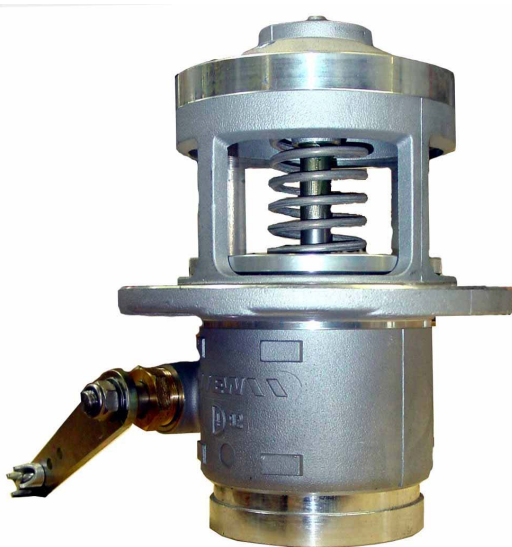

4" SUMP X TTMA
4" SUMP X VICTAULIC

F7001-041

F7000-041

EMERGENCY VALVES

F7011-041

F7010-041

880-4301-01 4" X 4" VICTAULIC OUTLET

880-431-01 4" X 4" TTMA OUTLET

880-433-01 4" X 4" FLANGED OUTLET AIR OPERATED

880-432-01 4" X 4" VICTAULIC OUTLET AIR OPERATED

880-449-01 3" X 3" VICTAULIC OUTLET MECHANICAL
880-456-01 3" X 3" VICTAULIC OUTLET AIR OPERATED

603 Manual Series

Emergency Valves

For Tank Trucks... External shear section is provided on each valve. Valve is supplied with a U-bolt type cable clamp on the handle. Fusible metal plate (250° F) is equipped on each valve. Optional plunger bale available.

Fig. 603ALC... male adapter outlet with inlet screen. Available with dust cap and without.

Fig. 603ALV... elbow style valve with victaulic outlet. Aluminum body and cap, stainless steel spring, Buna-N disc. Teflon® and Viton® options available.