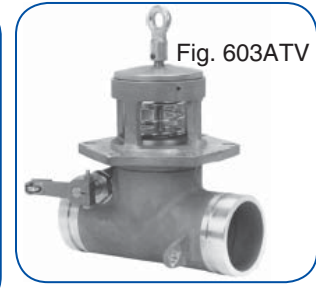

Fig. 603ATV... same as 603ALV, but "tee-style" valve with victaulic connections. Teflon® not available.

Fig. 603ALF... same as 603ALV, but with flanged outlet for 2", 3" and 4".

Fig. 603C... outlet companion flanges. Aluminum, TTMA flanges with optional gaskets.

Fig. 603ALF

Fig. 603ALV

Fig. 603ATV

Fig. 603C

Fig. 603ALC

Options/Weight

2", 3" and 4" inlet screen available and sold separately.

Size	603ALV Weight (lbs)	603ATV Weight (lbs)	603ALF Weight (lbs)	603C Weight (lbs)	603ALC Weight (lbs)
2"	7.75	NA	7.75	NA	7.50
3" (3 x 3)	8.25	7.75	8.25	1.5	NA
4" x 4"	NA	NA	12.5	1.75	NA

603 Air Actuated Series

Emergency Valves

For Tank Trucks... Fits standard TTMA Sump. Field Replaceable Bimba® Pneumatic Cylinder. Redundant (manual override) jackscrew allows product to be released in the event of an air system failure. Tapered seat for positive seal. Viton cylinder sleeve seals. 1/8" NPT air ports. 212° fusible port supplied. Body casting made from Aluminum. Quick exhaust fitting optional.