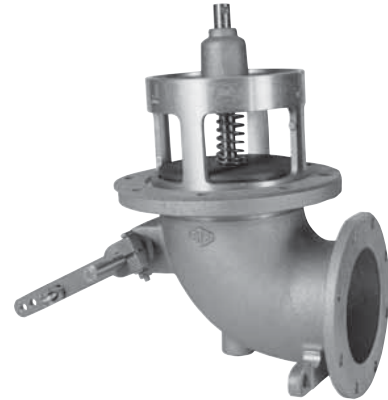

4" SUMP X TTMA
4" SUMP X VICTAULIC

F7001-041

F7000-041

EMERGENCY VALVES

F7011-041

F7010-041

880-4301-01 4" X 4" VICTAULIC OUTLET

880-431-01 4" X 4" TTMA OUTLET

880-433-01 4" X 4" FLANGED OUTLET AIR OPERATED

880-432-01 4" X 4" VICTAULIC OUTLET AIR OPERATED

880-449-01 3" X 3" VICTAULIC OUTLET MECHANICAL
880-456-01 3" X 3" VICTAULIC OUTLET AIR OPERATED

603 Manual Series

Emergency Valves

For Tank Trucks... External shear section is provided on each valve. Valve is supplied with a U-bolt type cable clamp on the handle. Fusible metal plate (250° F) is equipped on each valve. Optional plunger bale available.

Fig. 603ALC... male adapter outlet with inlet screen. Available with dust cap and without.

Fig. 603ALV... elbow style valve with victaulic outlet. Aluminum body and cap, stainless steel spring, Buna-N disc. Teflon® and Viton® options available.