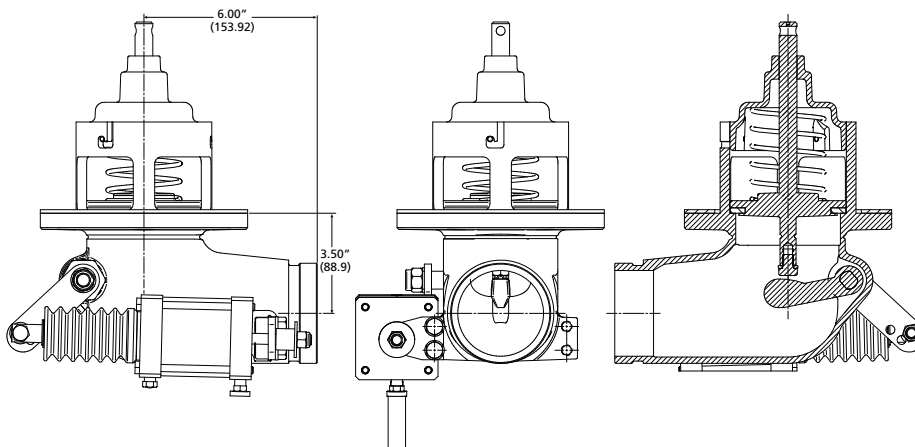

4" SUMP X TTMA
4" SUMP X VICTAULIC

F7001-041

F7000-041

EMERGENCY VALVES

F7011-041

F7010-041

880-4301-01 4" X 4" VICTAULIC OUTLET

880-431-01 4" X 4" TTMA OUTLET

880-433-01 4" X 4" FLANGED OUTLET AIR OPERATED

880-432-01 4" X 4" VICTAULIC OUTLET AIR OPERATED

880-449-01 3" X 3" VICTAULIC OUTLET MECHANICAL
880-456-01 3" X 3" VICTAULIC OUTLET AIR OPERATED

603 Manual Series

Emergency Valves

For Tank Trucks... External shear section is provided on each valve. Valve is supplied with a U-bolt type cable clamp on the handle. Fusible metal plate (250° F) is equipped on each valve. Optional plunger bale available.