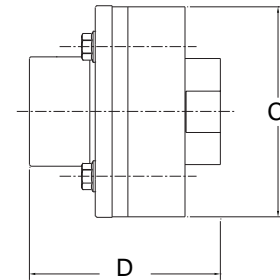

Straight

90 Degree "WHJ" Swivel Joint Information

Model No.	Hannay P/N	Thread at Reel End	Inlet Style	Dimensions (Inches)			
				A	B	C	D
WHJ-1590 (Buna)	9930.4210	1-1/2" FNPT	1-1/2" FNPT & 2" Groove	4.81	3.38	4.63	6.00
WHJ-1590V (Viton)	9930.4220	1-1/2" FNPT	1-1/2" FNPT & 2" Groove	4.81	3.38	4.63	6.00
WHJ-1590-AL (Buna)	9930.4312	1-1/2" FNPT	1-1/2" FNPT & 2" Groove	4.81	3.38	4.63	6.00
WHJ-290V (Viton)	9931.4210	2" FNPT	1-1/2" FNPT & 2" Groove	5.25	3.38	4.63	6.44
WHJ-2290 (Buna)	9931.4521	2" FNPT	2" FNPT Only	5.25	3.25	4.63	6.69

STRAIGHT "WHJ" Swivel Joint Information

Model No.	Hannay P/N	Thread at Reel End	Inlet Style	Dimensions (Inches)			
				A	B	C	D
WHJ-15180 (Buna)	9930.4610	1-1/2" FNPT	1-1/2" FNPT & 2" Groove	---	---	4.63	4.19
WHJ-15180V (Viton)	9930.4611	1-1/2" FNPT	1-1/2" FNPT & 2" Groove	---	---	4.63	4.19
WHJ-15180-AL (Buna)	9930.4612	1-1/2" FNPT	1-1/2" FNPT & 2" Groove	---	---	4.63	4.19
WHJ-2180 (Buna)	9931.4721	2" FNPT	1-1/2" FNPT & 2" Groove	---	---	4.63	4.19
WHJ-22180 (Buna)	9931.4021	2" FNPT	2" FNPT Only	---	---	4.63	4.19